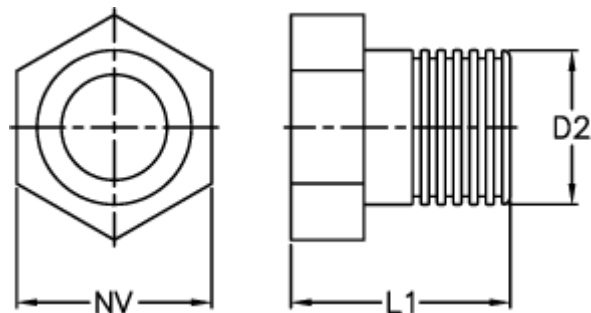

Data Sheet

Article number: 027118918000

Description: Norma end piece BST 1/4 NPT

Measures

D2 = 1/4 NPT

L1 = 20.5

NV = 14